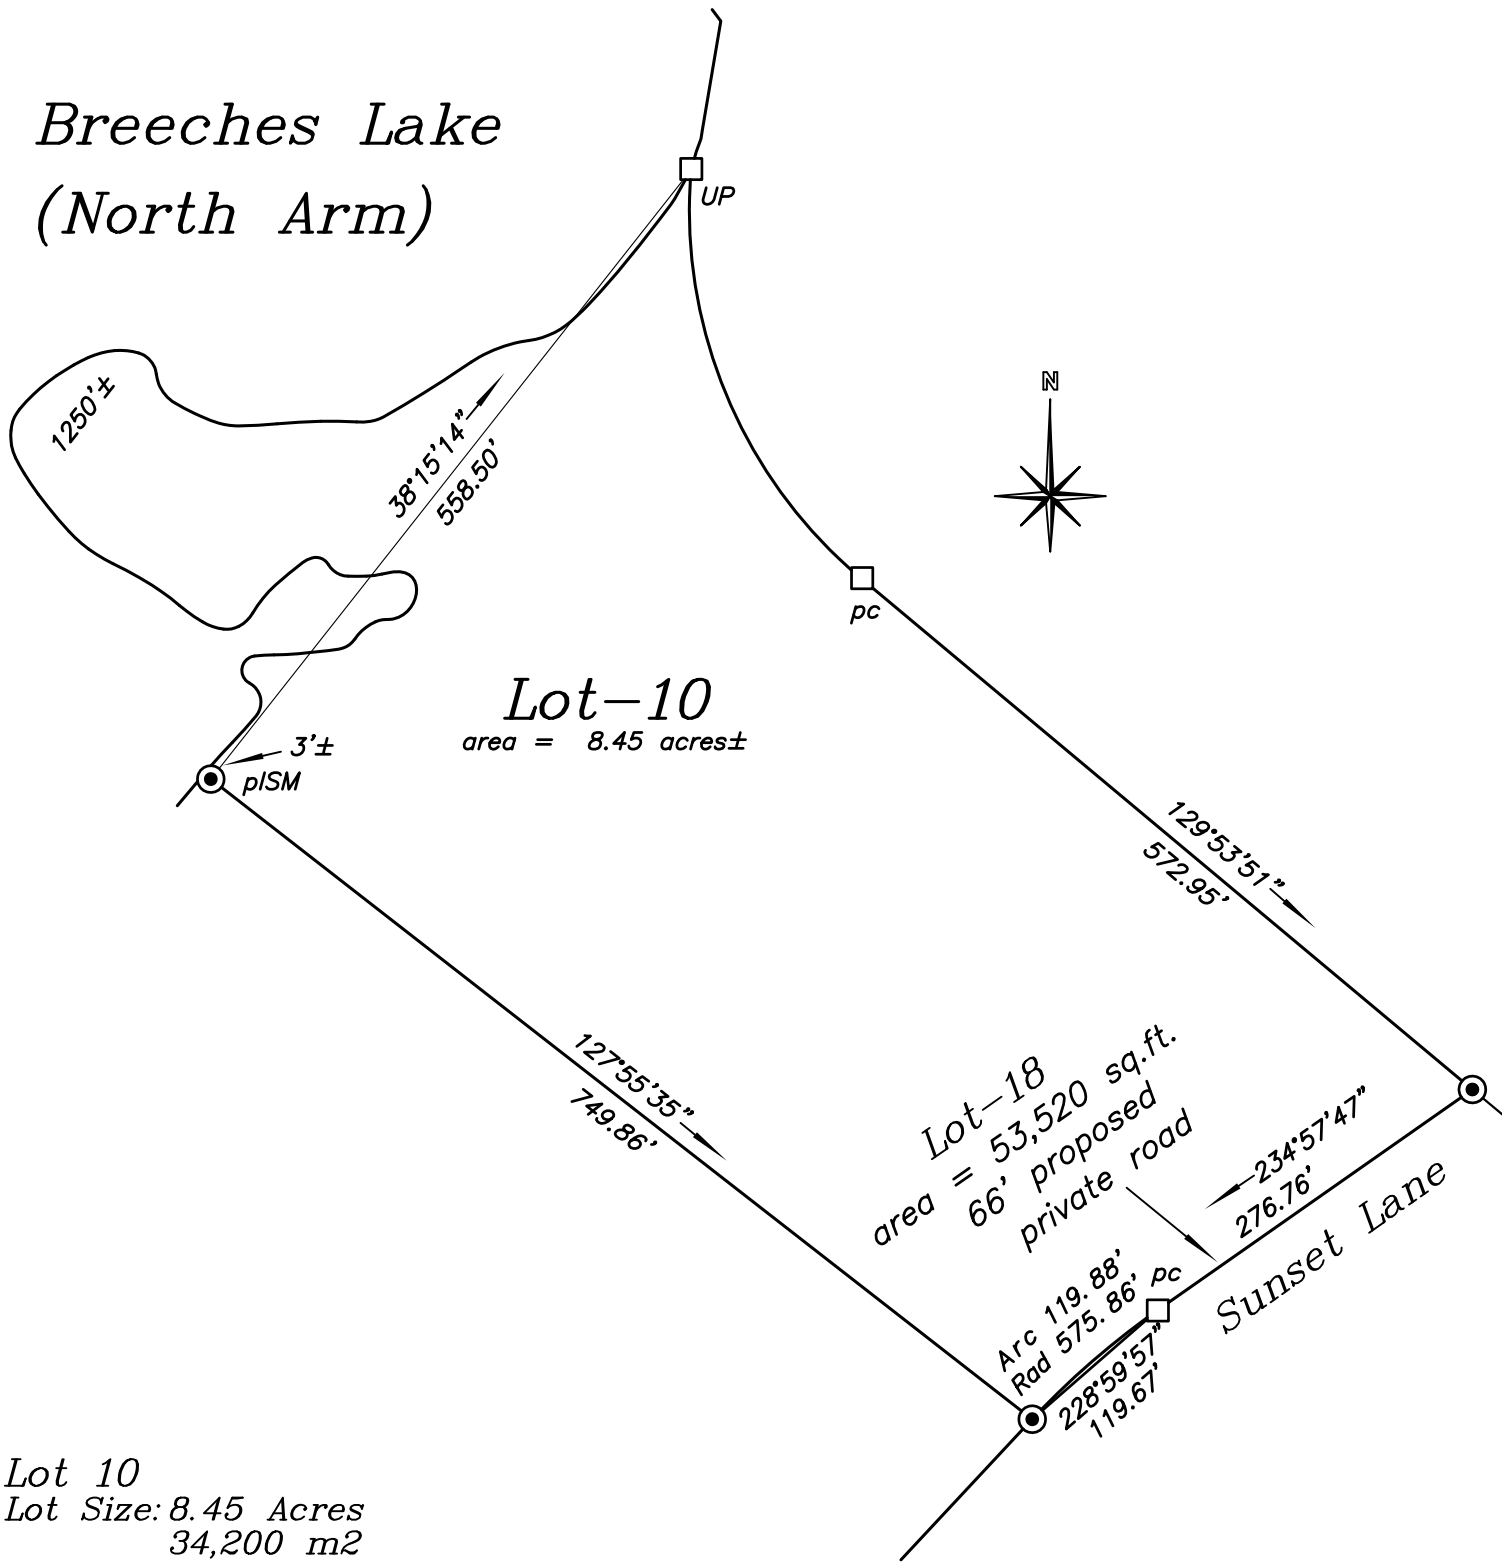

*Breeches Lake  
(North Arm)*

Lot 10  
Lot Size: 8.45 Acres  
34,200 m<sup>2</sup>