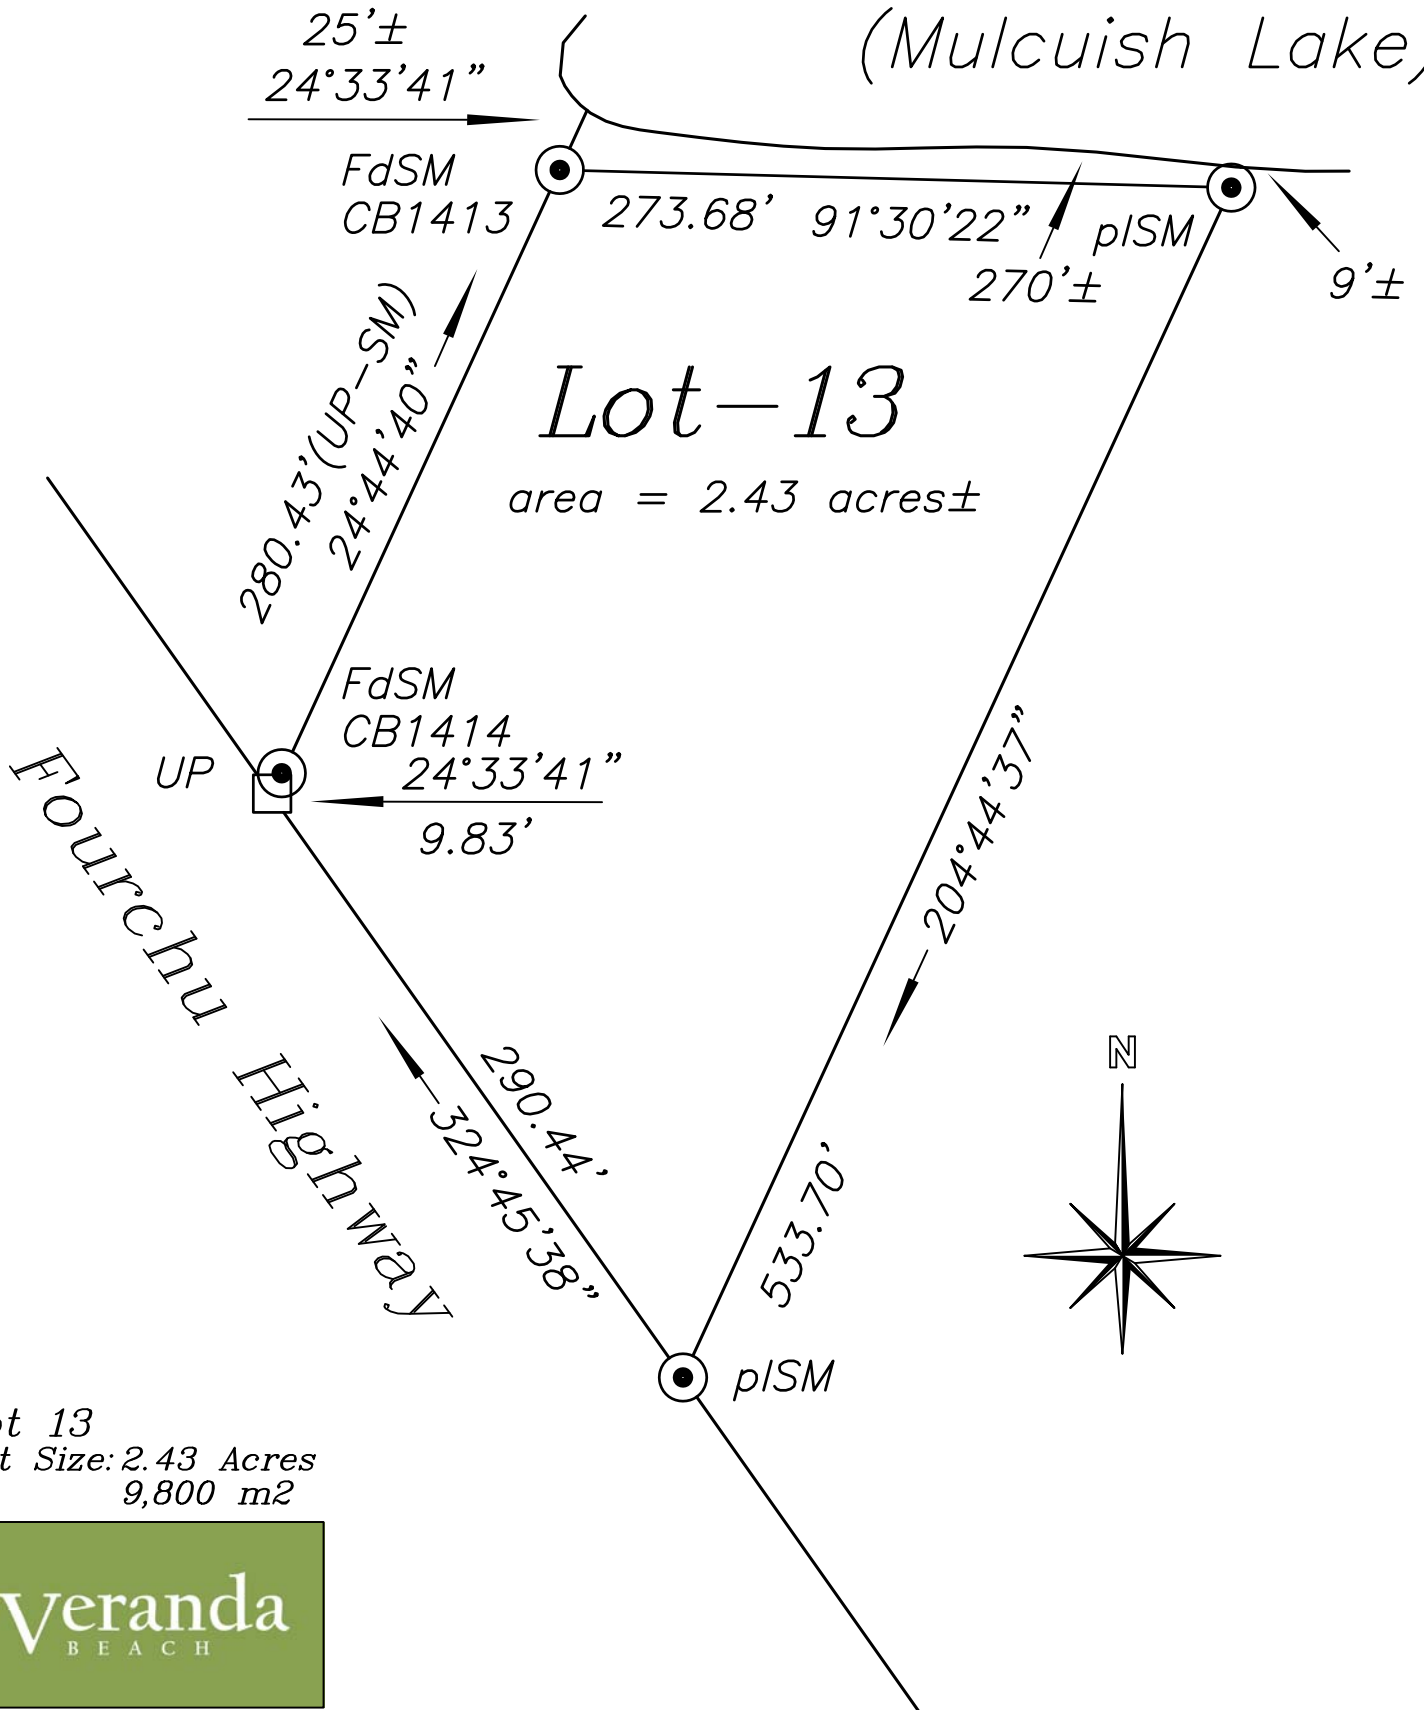

Island Lake

(Mulcuish Lake)

Lot 13
Lot Size: 2.43 Acres
9,800 m²