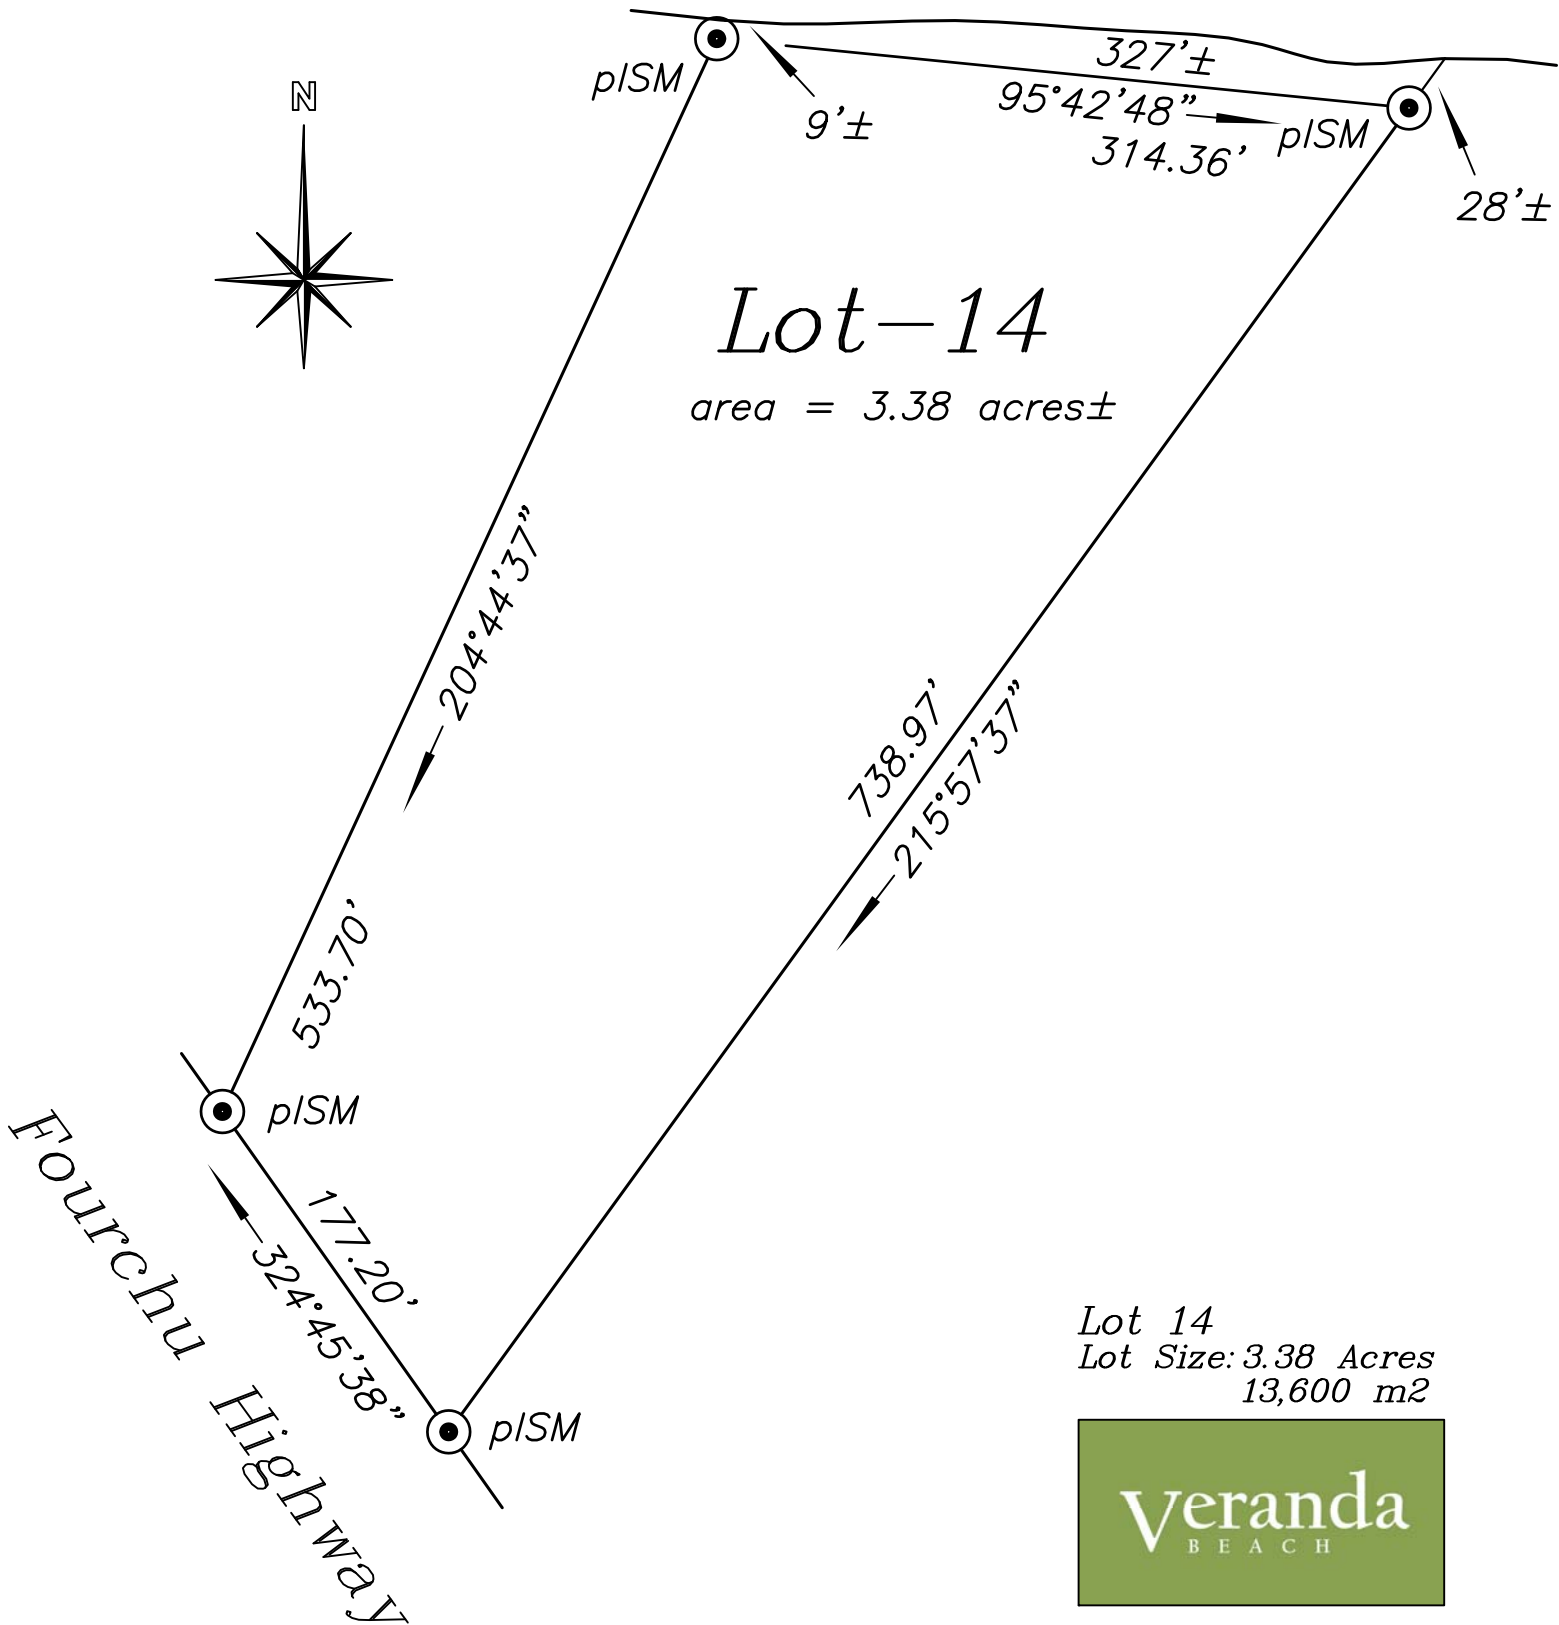

# Island Lake (Mulcuish Lake)

Lot-14

area = 3.38 acres ±

Lot 14  
Lot Size: 3.38 Acres  
13,600 m<sup>2</sup>