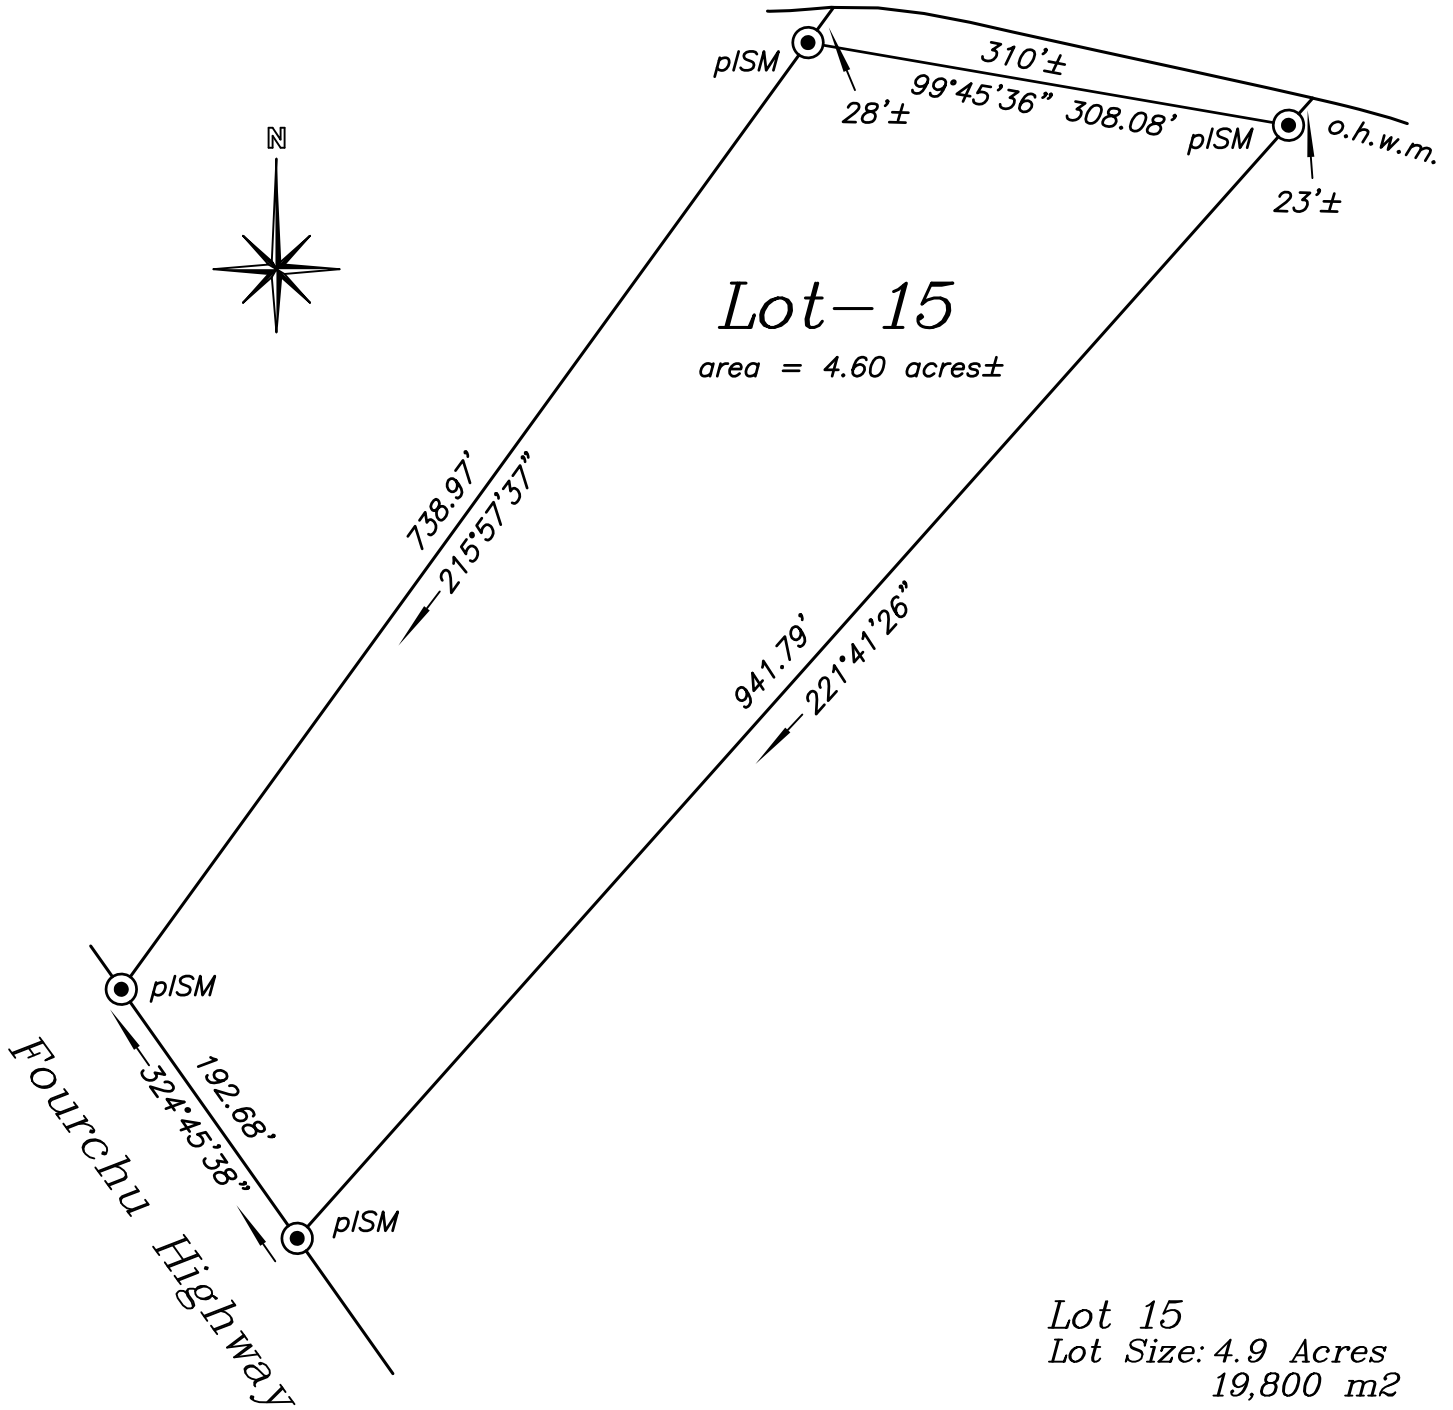

Island Lake
(Mulcuish Lake)

Lot-15
area = 4.60 acres±

Lot 15
Lot Size: 4.9 Acres
19,800 m²