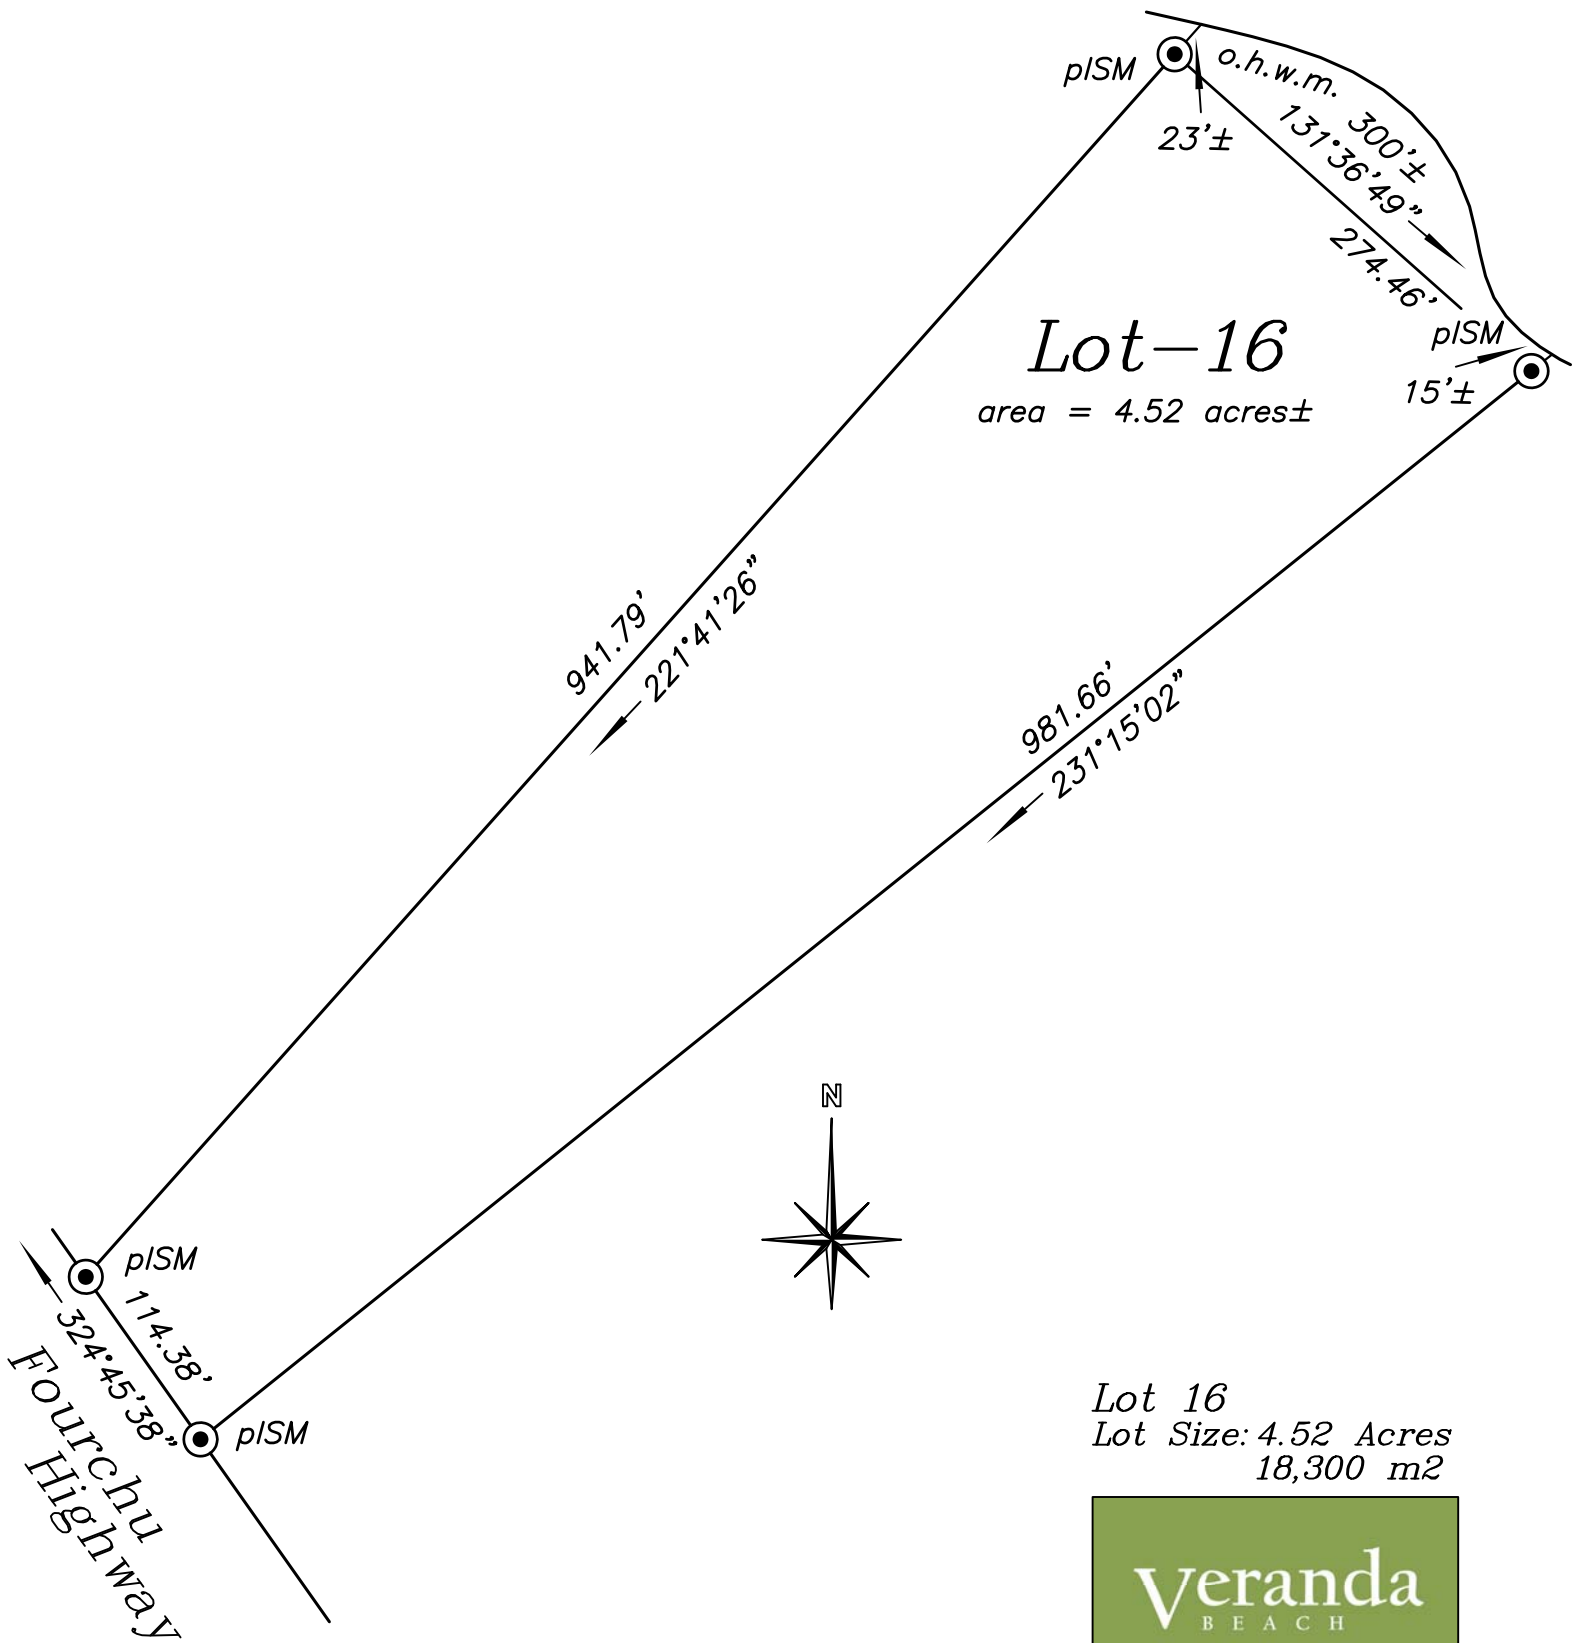

Island Lake (Mulcuish Lake)

Lot 16
Lot Size: 4.52 Acres
18,300 m²